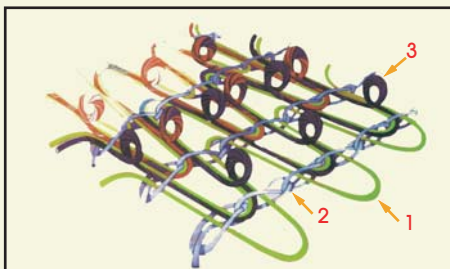

DoorMats

With its own in - house extrusion facility, Star provides Automotive Carpet raw materials to the OEM market and car mats for the after market. Starting from specially engineered Automotive BCF yarns to carpets and then onto finished car mat sets all are produced under one roof. Having an experience of more than 15 year, Star has achieved a reputation for innovation and quality in the Asia Pacific region.

The Heart Of Our Process

Equipment at Star is regularly up - graded to meet the demands of changing market. Our unique woven interlock process eliminates the need for costly conventional backings. Simple latex backing provides the required stability and non - slip properties to our loop - pile car mats.

Construction Method

1. **Base Yarns** provide overall stability
2. **Lock Yarns** act as an interlocking device to lock the loops in place.
3. **Pile Yarns** feature independent loop Construction.

The ANYWHERE RUG